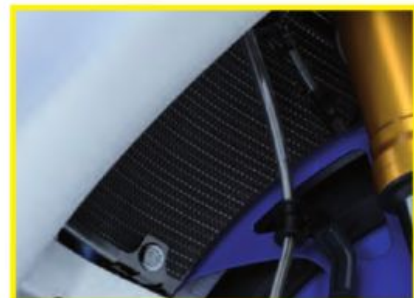

Radiator guard

Available in France
and Swiss only

R&G Radiator Guards are made from aluminium, improve looks and protect your expensive and vulnerable radiator from flying debris. Some references provide protection from oil and/or water radiator.

* While stock lasts

(1) Oil and water radiator protection

(4) Water radiator

(5) Oil radiator

(6) Head pipe grid

(9) Stainless steel

Yamaha MT10 '16-19

Suggested retail prices, VAT 20% included - Updated online on