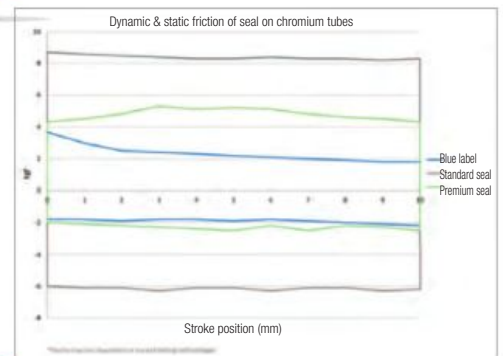

Content of the kit (for 1 arm fork):

- 1 Fork oil seal
- 1 dust cover

	tecnum	Oil seal dimensions (A x B x C)	Dust cover dimensions (A x B x C)
KYB 36MM	772 700	36 x 48.4 x 8	36 x 48.8 x 5.7
KYB 41MM	772 702	41 x 53.4 x 7.5	41 x 53.8 x 5
KYB 43MM	772 704	43 x 55.4 x 9	43 x 55.8 x 5
KYB 46MM	772 707	46 x 58.4 x 8.5	46 x 59 x 5.8
KYB 48MM	772 710	48 x 58.1 x 8.5	48 x 58.7 x 4.9
MARZOCCHI 48MM	772 713	48 x 58.1 x 8.5	48 x 58.7 x 4.9
SACHS 46MM	772 708	46 x 58.2 x 8.5	46 x 59 x 5.8
SHOWA 37MM	772 701	37 x 50.4 x 11	37 x 54.5 x 5.6
SHOWA 41MM	772 703	41 x 54.3 x 9	41 x 54.7 x 5.8
SHOWA 43MM	772 705	43 x 54.3 x 9	43 x 54.6 x 5
SHOWA 47MM	772 709	47 x 58.2 x 10	47 x 58.7 x 4.9
SHOWA 48MM	772 711	48 x 58.1 x 8.5	48 x 58.7 x 4.9
SHOWA 49MM	772 714	49 x 60.3 x 10	49 x 60.6 x 6
WP 43MM	772 706	43 x 53.2 x 9.5	43 x 53.7 x 5.8
WP 48MM	772 712	48 x 58.2 x 9.5	48 x 58.7 x 4.9