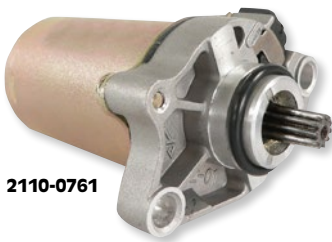

EXHAUST

LUGGAGE

COVERS & SECURITY

GENERAL ACCESSORIES

WINDSHIELDS

FAIRINGS & BODY

SEATS & SISSY BARS

HANDLEBARS & HAND CONTROLS

FOOTPEGS & FOOT CONTROLS

LIGHTING

ELECTRICAL & GAUGES

SPROCKETS

CHAINS & DRIVE BELTS

WHEELS & ACCESSORIES

BRAKES

SUSPENSION

ENGINE

FUEL/AIR SYSTEMS

AUDIO/VIDEO & MOUNTS

RIDER ACCESSORIES

HARDWARE & MERCHANDISING

INDEX

2110-0761