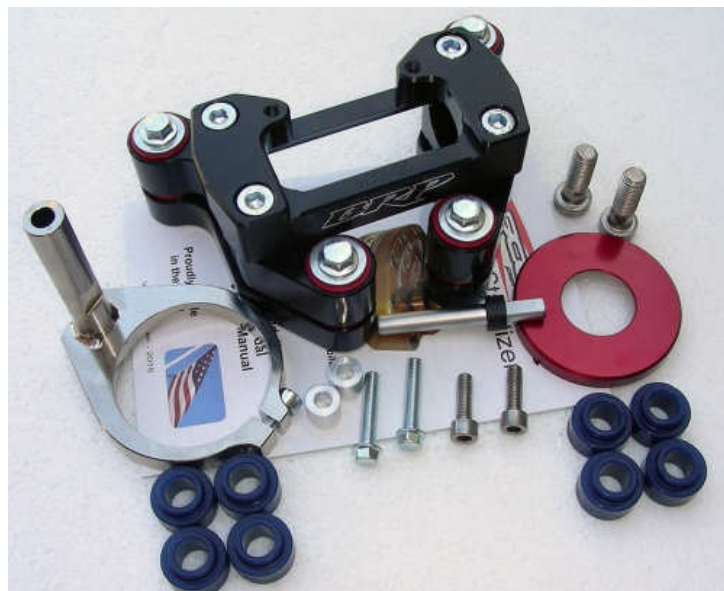

The Scotts stabilizer has a very wide range of adjustments. With it's 20 clicks of Low Speed adjustment, High Speed tune ability and multiple sweep settings there is no doubt you will be able to tune the stabilizer for your riding conditions and style.

Low Speed Circuit is adjusted by the external Base Valve Knob and is active when the bars are turned slowly. There are approximately 20 clicks of adjustment. High Speed Circuit is adjusted by the hidden High Speed Valve Screw and is active when the bars are turned quickly. This circuit is extremely sensitive and we recommend leaving it at 1 1/2 turns out. Sweep Control is adjusted by the screws on the side of the unit and allows you to control how far from the centerline out in either direction the unit will dampen. There are 4 different settings.

The SUB Mounted Stabilizer is the latest in stabilizer mounting. This setup mounts the stabilizer below the bars and is a great setup for all applications. The SUB Mount offers a 1" taller bar position for most models. We only deliver the SUB mounted systems, some with the rubber mount kit, like the Beta and KTM 790-1190-1290 models, as shown below.