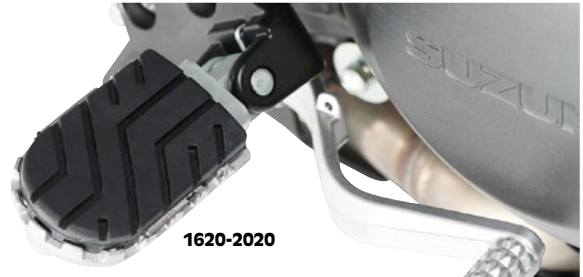

See chart for details

1620-2007

1620-2012

1620-2020

ION FOOTREST KITS

- Easily mounted on original footrest mount
- Made from high-quality, corrosion-resistant cast stainless steel
- Removable rubber top surface
- Install at original height or 15 mm lower
- Profiled, anti-slip surface texture
- Large contact surface
- Include two footrests, two hinge adapters and mounting hardware
- Footrests only also available
- ABE/TÜV approved unless noted