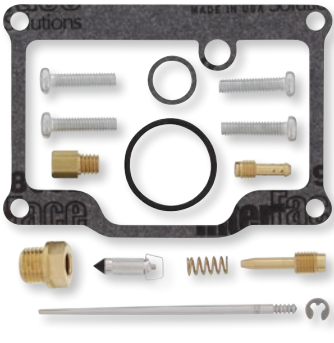

1003-0569

1003-0516

1003-0556

1003-0598

CARBURETOR REPAIR KITS

- Kits include all of the necessary components to repair a carburetor
- Kits include all O-rings, gaskets, jets, needle, mixture screw, float bowl screws, float valve needle and seat (needle jet and other pressed in jets are not included in kit)
- OEM jet sizes are included in the kit (KTM kits do not include jets or slide needle standard jetting sizes are not provided by the factory)
- NBR rubber material is used on all O-rings and rubber gaskets; NBR has excellent resistance to the ethanol used in today's fuels

- Applications that use paper float bowl gaskets are upgraded to High Performance Interface Gasket material
- Components included in the kits are based off of U.S. models and discretion must be used when attempting to install the kit on a non-U.S. model