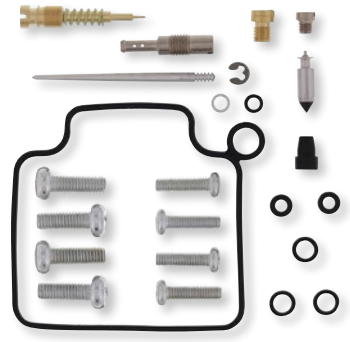

1003-0569

1003-0516

1003-0556

1003-0598

CARBURETOR REPAIR KITS

- Kits include all of the necessary components to repair a carburetor
- Kits include all O-rings, gaskets, jets, needle, mixture screw, float bowl screws, float valve needle and seat (needle jet and other pressed in jets are not included in kit)
- OEM jet sizes are included in the kit (KTM kits do not include jets or slide needle standard jetting sizes are not provided by the factory)
- NBR rubber material is used on all O-rings and rubber gaskets; NBR has excellent resistance to the ethanol used in today's fuels

- Applications that use paper float bowl gaskets are upgraded to High Performance Interface Gasket material
- Components included in the kits are based off of U.S. models and discretion must be used when attempting to install the kit on a non-U.S. model