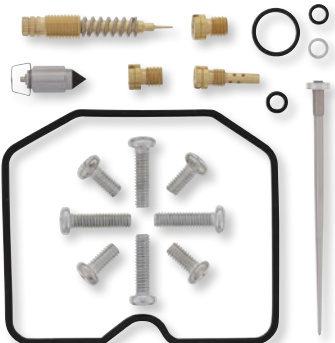

HANDLEBARS & CONTROLS

WHEELS & WHEEL ACCESSORIES

BRAKES

BELTS, CHAINS & SPROCKETS

DRIVETRAIN

SUSPENSION

ENGINE & COOLING

FUEL/AIR SYSTEMS

1003-0569

1003-0516

1003-0556

1003-0598

CARBURETOR REPAIR KITS

- Kits include all of the necessary components to repair a carburetor
- Kits include all O-rings, gaskets, jets, needle, mixture screw, float bowl screws, float valve needle and seat (needle jet and other pressed in jets are not included in kit)
- OEM jet sizes are included in the kit (KTM kits do not include jets or slide needle standard jetting sizes are not provided by the factory)
- NBR rubber material is used on all O-rings and rubber gaskets; NBR has excellent resistance to the ethanol used in today's fuels

- Applications that use paper float bowl gaskets are upgraded to High Performance Interface Gasket material
- Components included in the kits are based off of U.S. models and discretion must be used when attempting to install the kit on a non-U.S. model