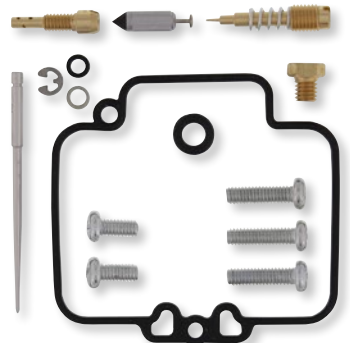

1003-0569

1003-0516

1003-0556

1003-0598

CARBURETOR REPAIR KITS

- Kits include all of the necessary components to repair a carburetor
- Kits include all O-rings, gaskets, jets, needle, mixture screw, float bowl screws, float valve needle and seat (needle jet and other pressed in jets are not included in kit)
- OEM jet sizes are included in the kit (KTM kits do not include jets or slide needle standard jetting sizes are not provided by the factory)
- NBR rubber material is used on all O-rings and rubber gaskets; NBR has excellent resistance to the ethanol used in today's fuels

- Applications that use paper float bowl gaskets are upgraded to High Performance Interface Gasket material
- Components included in the kits are based off of U.S. models and discretion must be used when attempting to install the kit on a non-U.S. model