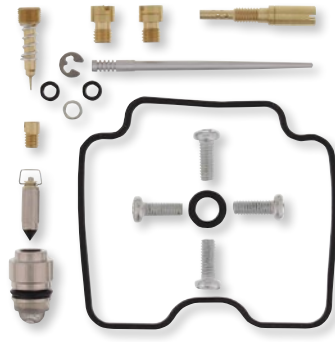

EXHAUST

PLOWS & IMPLEMENTS

WINCHES & MOUNTS

GENERAL ACCESSORIES & LOCKS

RACKS & ACCESSORIES

TRUNKS, LUGGAGE & STORAGE

PLASTICS & BODY PARTS

ARMOR

HANDLEBARS & CONTROLS

WHEELS & WHEEL ACCESSORIES

BRAKES

BELTS, CHAINS & SPROCKETS

DRIVETRAIN

SUSPENSION

ENGINE & COOLING

FUEL/AIR SYSTEMS

ELECTRICAL

LIGHTING

AUDIO

RIDER ACCESSORIES

HARDWARE & MERCHANDISING

INDEX

1003-0525

CARBURETOR REPAIR KITS

- Kits include all of the necessary components to repair a carburetor
- Kits include all O-rings, gaskets, jets, needle, mixture screw, float bowl screws, float valve needle and seat (needle jet and other pressed in jets are not included in kit)
- OEM jet sizes are included in the kit (KTM kits do not include jets or slide needle standard jetting sizes are not provided by the factory)
- NBR rubber material is used on all O-rings and rubber gaskets; NBR has excellent resistance to the ethanol used in today's fuels

- Applications that use paper float bowl gaskets are upgraded to High Performance Interface Gasket material
- Components included in the kits are based off of U.S. models and discretion must be used when attempting to install the kit on a non-U.S. model