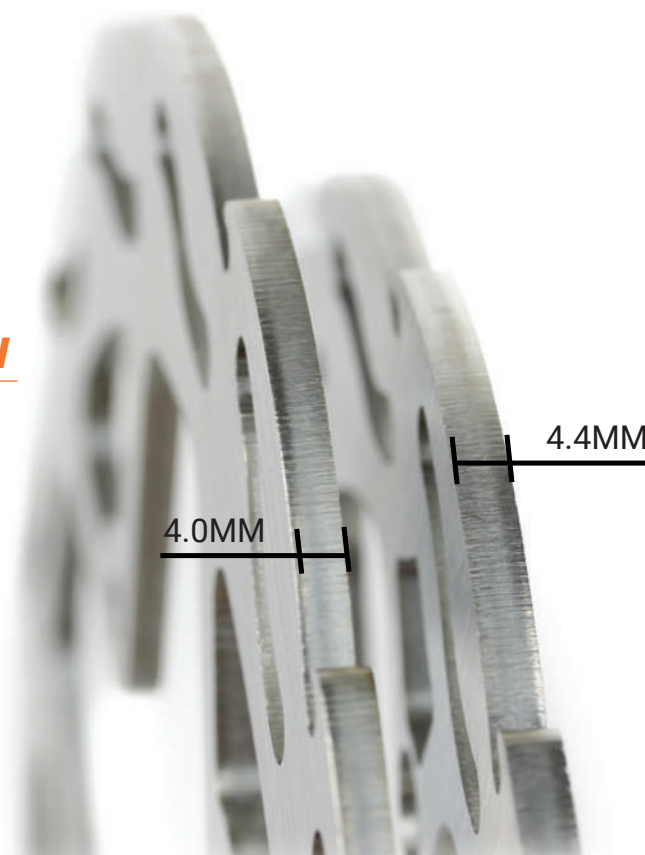

FLAME REAR 4.4MM DISC

FACTORY DISC

Factory 4.4mm Flame Disc is the perfect solution for heavy rear-brake draggers.

FLAME FACTORY 4.4MM

OFFROAD
Flame

DESIGN & FUNCTION

- » Extra thickness 4.4mm rear disc to withstand extreme high temperatures.
- » Ideal for rear brake draggers.
- » Flame design offers optimal cooling and is unsurpassed in modulation and feel.

STOPPING THE WORLD'S FASTEST.

ANTONIO CAIROLI | Redbull KTM Factory

**MORE CONTROL.
MORE CONFIDENCE.**

www.airoh.com
KTM
55
CAIROLI

FLAME MUD DISC

SOLID DISC

The Flame Mud Disc increases the lifespan of the disc and brake pads in muddy conditions.

FLAME MUD DISC

SOLID DESIGN

DESIGN & FUNCTION

- » Solid design makes the disc highly efficient in extreme weather conditions.
- » Compared to regular vented rotors there is no mud clogging up between the disc surface and brake pad.