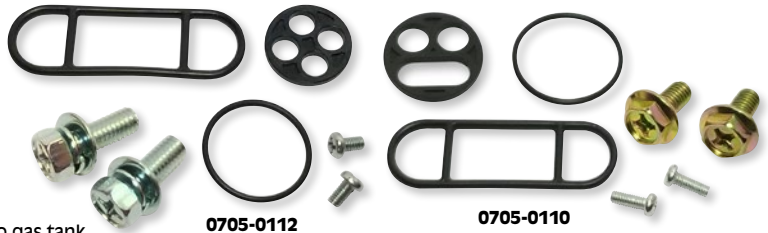

FITS MODEL	PART #
YAMAHA (CONT)	
YFM350 Raptor 04-13	0705-0335
YFM350 Warrior 87-04	0705-0335
YFM350BA Bruin 2WD 04-06	0705-0394
YFM350ER Moto-4 87-95	0705-0335
YFM350FA Bruin 4WD 04-06	0705-0394
YFM350FGW Grizzly 4WD 07-14	0705-0394
YFM350FW Big Bear 87-99	0705-0335
YFM350GW Grizzly 2WD 07-11	0705-0394
YFM350U Big Bear 96-98	0705-0335
YFM350U Big Bear 99	0705-0335
YFM35FX Wolverine 95	0705-0335
YFM35FX Wolverine 96-05	0705-0335
YFM35X Wolverine 06-09	0705-0474
YFZ350 Banshee 87-06	0705-0335
YFM400 Big Bear 2WD 00-04	0705-0335
YFM400 Big Bear 4WD 00-06	0705-0335
YFM400 Big Bear IRS 07-12	0705-0335
YFM400 Grizzly IRS 07-08	0705-0394

FITS MODEL	PART #
YAMAHA (CONT)	
YFM400 Kodiak 2WD 00-01	0705-0394
YFM400 Kodiak 2WD 03-04	0705-0394
YFM400 Kodiak 4WD 93-99	0705-0335
YFM400 Kodiak 4WD 00	0705-0394
YFM400 Kodiak 4WD 01-06	0705-0394
YFM450 Grizzly EPS 11-14	0705-0393
YFM450 Grizzly IRS 07	0705-0393
YFM450 Grizzly IRS 08-14	0705-0394
YFZ450 04-13	0705-0393
YFM450 Kodiak 03-06	0705-0394
YFM45FX Wolverine 450 4x4 06-10	0705-0473
YFZ450 04-09/12-13	0705-0472
YFM600 Grizzly 98	0705-0335
YFM600 Grizzly 99-01	0705-0472
YFM660 Grizzly 02-08	0705-0392
YFM660R Raptor 01-05	0705-0335

FUEL PETCOCK REPAIR KITS

- Each kit contains all necessary O-rings, bolts, screws and packing required for petcock repair
- Also includes new petcock screws and bolts to mount to gas tank