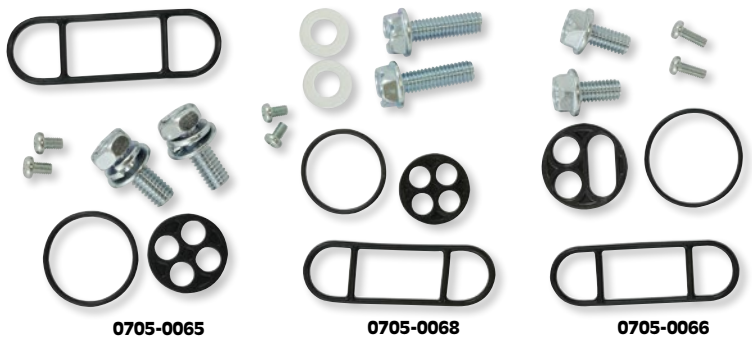

FITS MODEL	PART #
YAMAHA (CONT)	
YFM350 Bruin 04-06	0705-0110
YFM350ER Moto-4 87-90/92-95	0705-0110
YFM350FW Big Bear 87-97	0705-0110
YFM350FW Big Bear 4x4 97-99	0705-0110
YFM350FX Wolverine 95-05	0705-0110
YFM350S/R Raptor 04-13	0705-0110
YFM350U Big Bear 2WD 96-99	0705-0110
YFM350 Grizzly 07-14	0705-0110
YFM350X Warrior 87-04	0705-0110
YFZ350 Banshee 87-06	0705-0110
YFM400 Grizzly 07-09	0705-0110
YFM400A/FA/FW Kodiak 93-06	0705-0110
YFM400 FWN Buckmaster 4WD 00-01	0705-0110
YFM400 Big Bear 2WD 00-03	0705-0110
YFM400 Big Bear 4WD 00-03	0705-0110
YFM450F Wolverine 450 4x4 06-10	0705-0110
YFM450F Grizzly 07-13	0705-0110
YFM450D/P Grizzly 14	0705-0110
YFM450FA Kodiak 03-06	0705-0110
YFZ450 04-09/12-13	0705-0110
YFZ450X 08	0705-0110
YFM600F Grizzly 98-01	0705-0110
YFM660F Grizzly 02-08	0705-0110
YFM660R Raptor 01-05	0705-0110